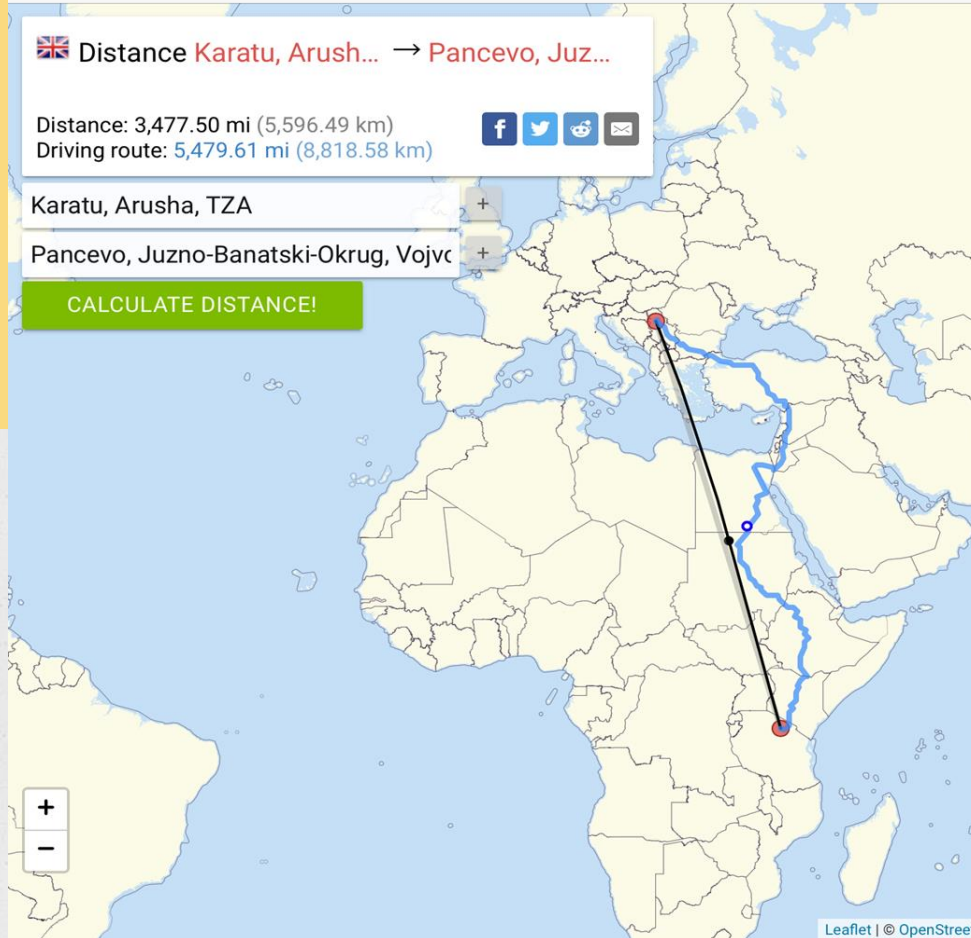

IT'S 21st CENTury  
in Tanzania, too

Distance **Karatu, Arush...** → **Pancevo, Juz...**

Distance: 3,477.50 mi (5,596.49 km)  
Driving route: 5,479.61 mi (8,818.58 km)

Karatu, Arusha, TZA

Pancevo, Juzno-Banatski-Okrug, Vojvc

**CALCULATE DISTANCE!**

### Distance from Karatu, Arusha, TZA to Pancevo, Juzno-Banatski-Okrug, Vojvodina, SRB

#1 **Karatu, Arusha, TZA** -3.333330,35.666670

Arusha, Tanzania  
Arusha, Tanzania

Air line: 3,477.50 mi (5,596.49 km)  
Driving route: 5,479.61 mi (8,818.58 km) (115h 4min)

#2 **Pancevo, Juzno-Banatski-Okrug, Vojvodina, SRB** 45.000000,20.000000

Општина Рума, Сремски округ, Војводина, Србија  
Ruma Municipality, Syrmia District, Vojvodina, Serbia

Air line: 3,477.50 mi (5,596.49 km)  
Driving route: 5,479.61 mi (8,818.58 km) (115h 4min)